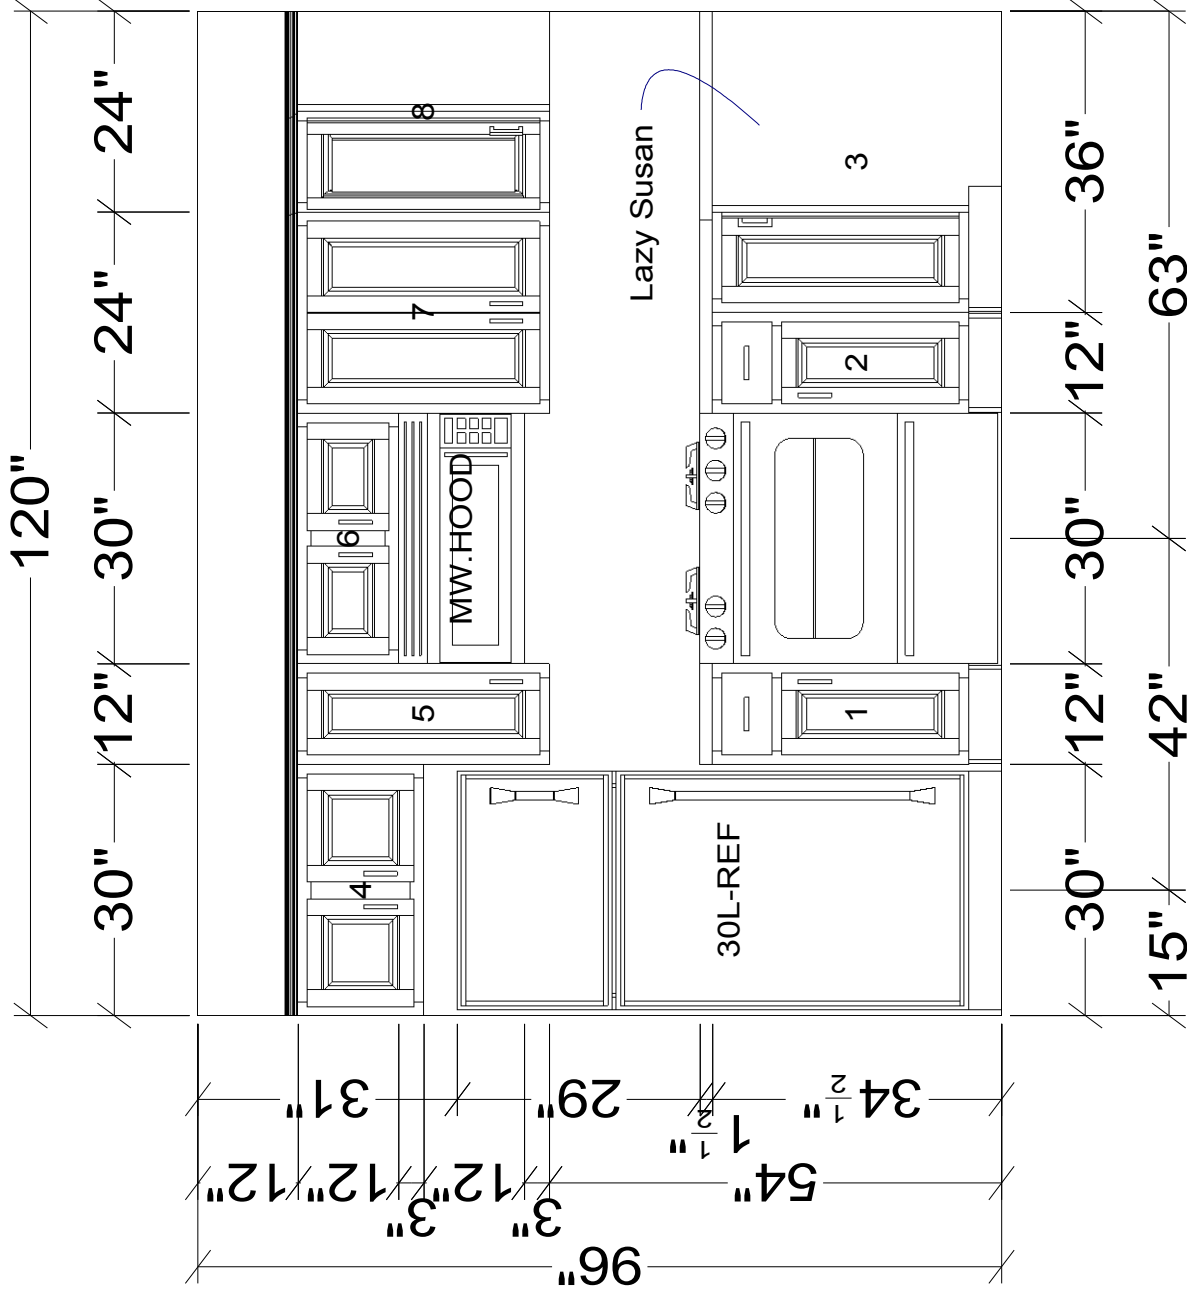

- Legend
- 1: CAR36L
  - 2: WDC2430-12
  - 3: SB36-CY
  - 4: B24 Butt
  - 5: W1230L
  - 6: W4830

All dimensions size designations given are subject to verification on job site and adjustment to fit job conditions.

**BULK CABINETS**  
BULKCABINETS.COM

This is an original design and must not be released or copied unless applicable fee has been paid or job order placed.

Designed: 1/28/2008  
Printed: 1/29/2008

- Legend
- 1: B12L
  - 2: B12R
  - 3: CAR36L
  - 4: W3015
  - 5: W1230L
  - 6: W3012
  - 7: W2430 Butt
  - 8: WDC2430-12